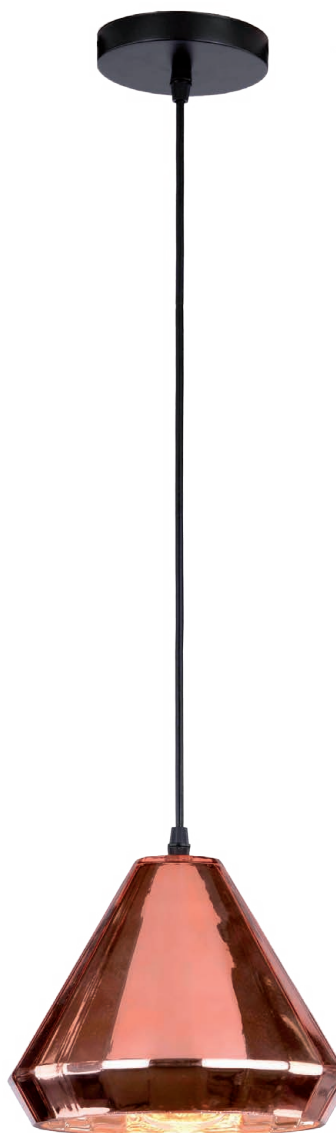

CLARK  
955CLARK1A

CLARK  
955CLARK1B

CLARK

115

VINTAGE

## CLARK

Catalogue number	Description	Colour	Diameter (mm)	Lampholder	Energy class
955CLARK1A	Pendant	Copper	260	1 x E27	A <sup>+</sup> →E
955CLARK1B	Pendant	Copper	220	1 x E27	A <sup>+</sup> →E

Material: Glass with metal, Lamps Not Included