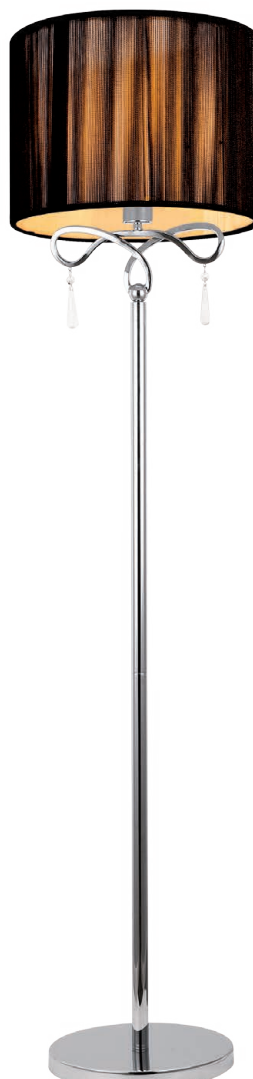

MAYA
955MAYA1F

MAYA
955MAYA1T

LILLY
955LILLY1F

LILLY
955LILLY1T

MAYA / LILLY

Catalogue number	Description	Colour	Width / Diameter (mm)	Height (mm)	Lampholder	Energy class
955MAYA1F	Floor lamp	Chrome	400	1630	1 x E27	A++ E
955MAYA1T	Table lamp	Chrome	300	650	1 x E27	A++ E
955LILLY1F	Floor lamp	Chrome	400	1585	1 x E27	A++ E
955LILLY1T	Table lamp	Chrome	150	410	1 x E27	A++ E

Material: Metal with crystal and fabric shade, Lamps Not Included

3 YEAR WARRANTY