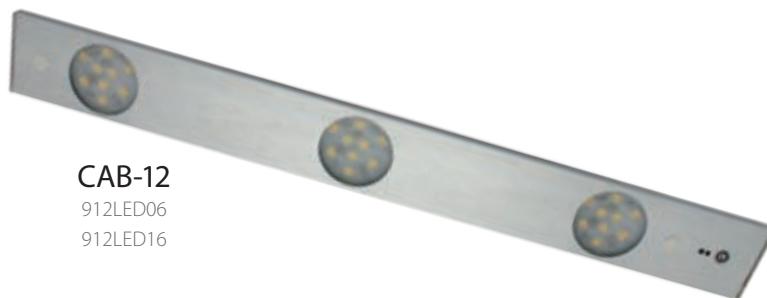

**CAB-10**  
910LED07  
910LED17

**CAB-11**  
911LED04  
911LED14

**CAB-12**  
912LED06  
912LED16

## CAB

Catalogue number	Watt (W)	Lumen (lm)	Colour temp. (K)	Colour body	Length (mm)	Width (mm)	Height (mm)	Energy class
910LED07	7	540	white	grey	500	33	7	A++A
910LED17	7	540	warm white	grey	500	33	7	A++A
911LED04	3,5	270	white	grey	450	23	7	A++A
911LED14	3,5	270	warm white	grey	450	23	7	A++A
912LED06	7	480	white	grey	450	50	9	A++A
912LED16	7	480	warm white	grey	450	50	9	A++A

Body: Aluminium | Diffuser: PMMA | With integrated motion sensor - The lamp will switch on when you move your hand in front of the sensor, and switch off when you move your hands again. | w/o driver | Light source: Epistar | Assemble: Surface Mounted | Starting time: <0.01s