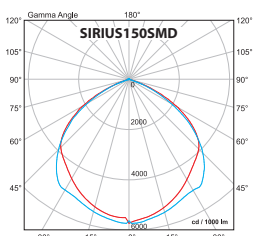

SIRIUS SMD

98SIRIUS150SMD
98SIRIUS200SMD
98SIRIUS250SMD

SIRIUS SMD

SIRIUS SMD

Catalogue number	Model	Watt (W)	Whole fixture lumens (lm)	Colour temp. (K)	Colour body	Length (mm)	Width (mm)	Height (mm)	Energy class
98SIRIUS150SMD	SIRIUS150SMD	150	13500	5500	black	310	430	80	A++A
98SIRIUS200SMD	SIRIUS200SMD	200	18000	5500	black	386	560	106	A++A
98SIRIUS250SMD	SIRIUS250SMD	250	22500	5500	black	386	560	106	A++A

Body: Aluminium | LED driver: mounted in the body | Light source: 2835SMT Epistar | Input voltage: 100V-240V AC | Ambient Temperature: -30°C÷ +65°C

FLOODLIGHTS