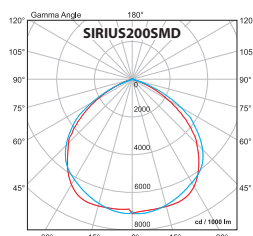

SIRIUS SMD

98SIRIUS150SMD
98SIRIUS200SMD
98SIRIUS250SMD

SIRIUS SMD

SIRIUS SMD

Catalogue number	Model	Watt (W)	Whole fixture lumens (lm)	Colour temp. (K)	Colour body	Length (mm)	Width (mm)	Height (mm)	Energy class
98SIRIUS150SMD	SIRIUS150SMD	150	13500	5500	black	310	430	80	A++A
98SIRIUS200SMD	SIRIUS200SMD	200	18000	5500	black	386	560	106	A++A
98SIRIUS250SMD	SIRIUS250SMD	250	22500	5500	black	386	560	106	A++A

Body: Aluminium | LED driver: mounted in the body | Light source: 2835SMT Epistar | Input voltage: 100V-240V AC | Ambient Temperature: -30°C÷ +65°C

FLOODLIGHTS