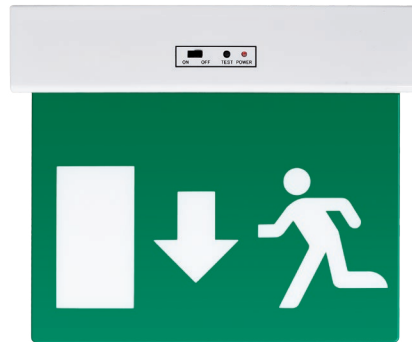

◆ 9XL3114

◆ 9XL5113

◆ 9XL3115

XL - EMERGENCY LIGHT

360

EMERGENCY LIGHTS

### XL - Emergency Light

Catalogue number	Model	LED Type	Discharge time (h)	Length (mm)	Width (mm)	Height (mm)	Energy class
◆ 9XL5113	XL5113	7 super bright SMD LED	3	220	260	22	A++A
◆ 9XL3114	XL3114	7 super bright SMD LED	3	220	260	22	A++A
◆ 9XL3115	XL3115	7 super bright SMD LED	3	220	260	22	A++A

Frame: PVC | Diffuser: PVC | Battery: 3,6V/300mAh | Charge time: 8-12h | Conversion time: <0.2sek | Ambient temperature: -10+40°C | All type with test button