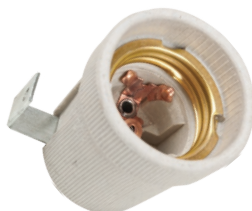

Hanging
19216301

Curved
192166

Pendant
192165

LAMP HOLDERS

Catalogue number	Model	Lamp	Material	Length (mm)	Diameter 1 (mm)	Diameter 2 (mm)	Width (mm)	d (mm)	r (mm)
19216301	Lamp holder hanging	E 27	bakelite	55	42	42	40	-	-
192166	Lamp holder curved	E 27	bakelite	55	42	63	50	4,3	45°
192165	Lamp holder pendant	E 27	bakelite	60	38	-	-	-	-

LAMP BASES AND TWIN SOCKET LAMP HOLDER

Catalogue number	Type	Lamp	Rated current	Material	Diameter (mm)	Length (mm)	Section of power supply conductors
◆ 99199	oblique	E14	4A	PET	63	40	0.5-2.5mm ²
◆ 99200	straight	E27	4A	PET	78	38	0.5-2.5mm ²
◆ 99198	E27-2xE27	E27	4A	Iron + PBT	76	74	0.5-2.5mm ²

LAMP HOLDER
99292

LAMP HOLDER E14 with support
99297

LAMP HOLDER E14
99296

LAMP HOLDER E40
99298

LAMP HOLDER E27
99294

LAMP HOLDER E27 with support
99295

LAMP HOLDER
99293

LAMP HOLDERS

Catalogue number	Lamp	Length of the cable:	Material	Diameter (mm)	Height (mm)	Length (mm)
99292	GU 10	140 mm	ceramic	27	16	-
99293	G 4 / G 5.3 / GY 6.35	90 mm	ceramic	16	10	-
99296	E 14	-	ceramic	33	20	44
99297	E 14	-	ceramic	33	20	44
99298	E 40	-	ceramic	56	23	72
99294	E 27	-	ceramic	42	-	48
99295	E 27	-	ceramic	-	-	48