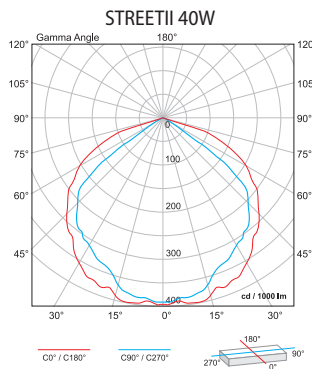

STREETII

Model	Watt	LED chip lumens (lm)	Whole fixture lumens (lm)	Colour temp. (K)	Colour body	Size (mm)			Catalogue number	Packing (pcs)
						Length	Width	Height		
STREETII24	24W	2880	1920	4000	grey	284	166	85	98AT8024	1
STREETII40	40W	4800	3200	4000	grey	474	166	85	98AT8040	1
STREETII80	80W	9600	6400	4000	grey	650	166	85	98AT8080	1
STREETII120	120W	14400	9600	4000	grey	890	166	85	98AT80120	1

Body: aluminium casting | **LED driver:** mounted in the body | **Light source:** SAMSUNG | **Reflector:** beam angle 120° | **Ambient Temperature:** - 40°C ÷ +65°C | **Pole:** Diam. 60 mm

STREET POLE JOINT

Diam.: 60mm
Colour body: grey
Size (mm): Diameter 60 / Width 150 / Height 250
Catalogue number: **98POLE60**
Packing (pcs): 1