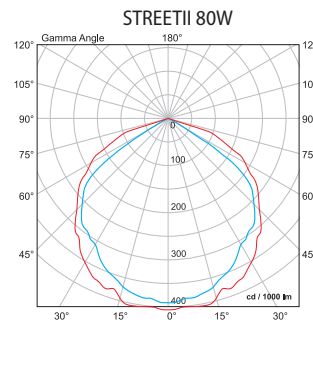

STREETII

Model	Watt	LED chip lumens (lm)	Whole fixture lumens (lm)	Colour temp. (K)	Colour body	Size (mm)			Catalogue number	Packing (pcs)
						Length	Width	Height		
STREETII24	24W	2880	1920	4000	grey	284	166	85	98AT8024	1
STREETII40	40W	4800	3200	4000	grey	474	166	85	98AT8040	1
STREETII80	80W	9600	6400	4000	grey	650	166	85	98AT8080	1
STREETII120	120W	14400	9600	4000	grey	890	166	85	98AT80120	1

Body: aluminium casting | **LED driver:** mounted in the body | **Light source:** SAMSUNG | **Reflector:** beam angle 120° | **Ambient Temperature:** - 40°C ÷ +65°C | **Pole:** Diam. 60 mm

STREET POLE JOINT

Diam.: 60mm
Colour body: grey
Size (mm): Diameter 60 / Width 150 / Height 250
Catalogue number: **98POLE60**
Packing (pcs): 1